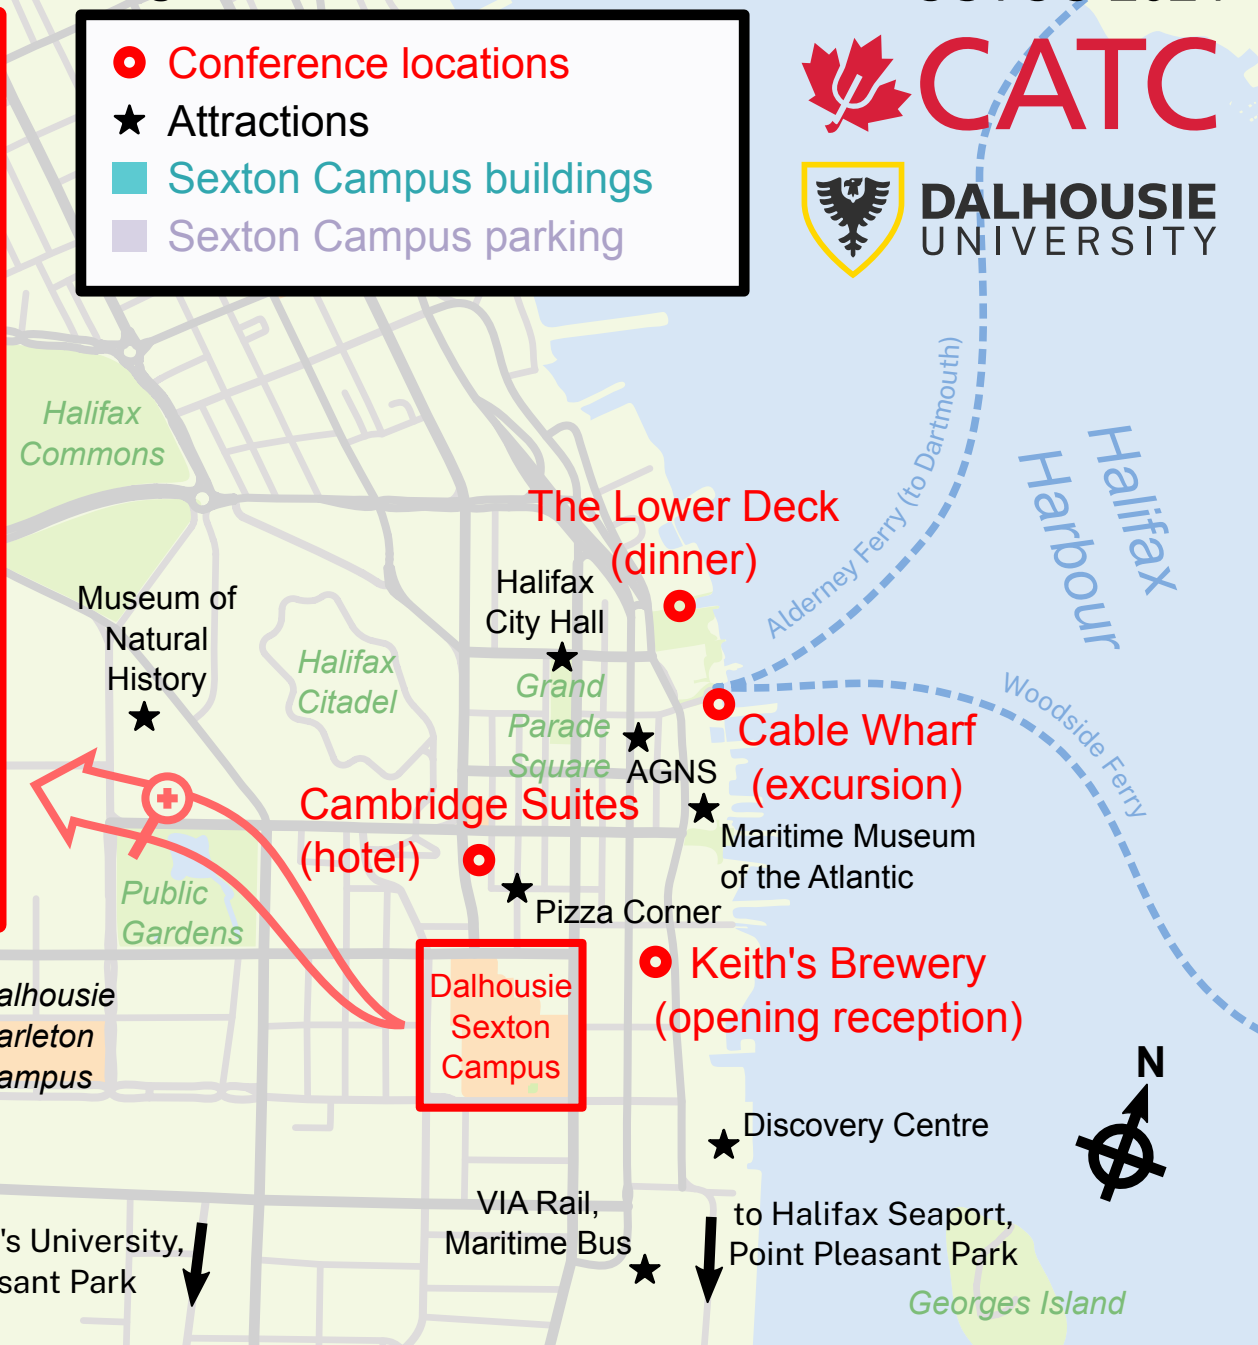

Dalhousie Sexton Campus

Legend

- Conference locations
- ★ Attractions
- Sexton Campus buildings
- Sexton Campus parking

CSTCC 2024

Northwest Arm
Sir Sanford Fleming Park

to Saint Mary's University,
Point Pleasant Park

VIA Rail,
Maritime Bus

to Halifax Seaport,
Point Pleasant Park

Georges Island